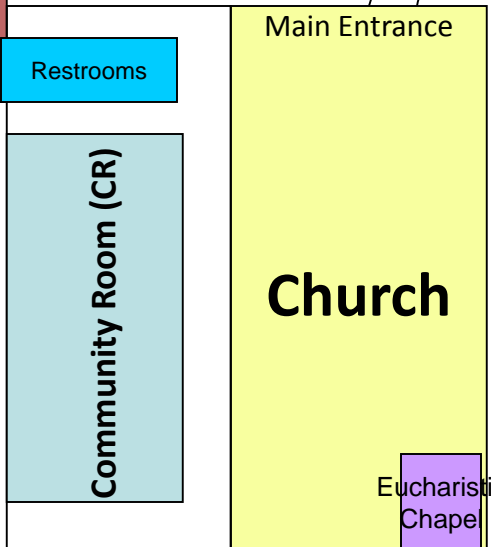

Elmhurst Avenue

Milburn Avenue

- Buhrfiend Room (BR)
- Coggins Hall (CH)
- Formation Room (FR)
- Leadership Room (LDR)
- Living Room (LR)
- Dining Room (DR)
- Parish Library

I-Oka Avenue

Door # in red

St. Raymond Campus